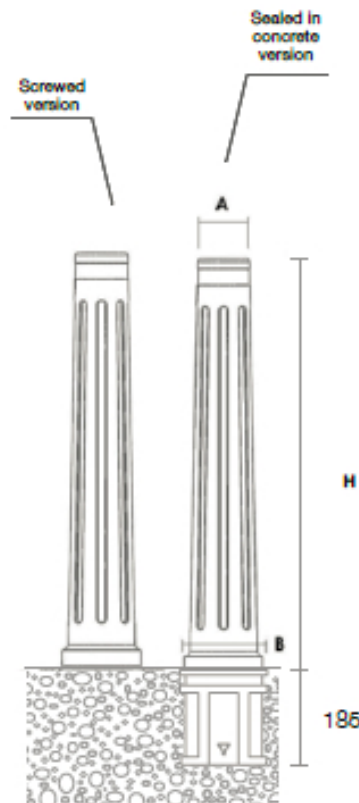

Types of Fastenings

With socket (removable), attached directly to the ground or using screws with a metal or chemical plug.

Compatible with removable bollard base \varnothing 150 mm.

Dimensions in mm

A	B	H
100	160	800