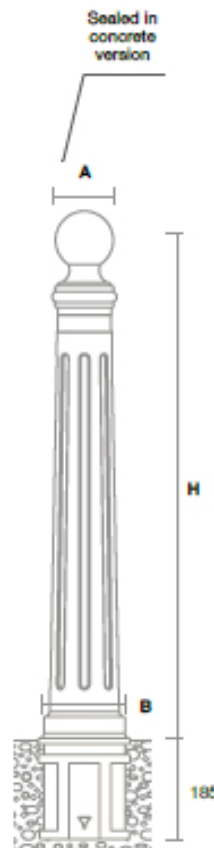

# Krola

Metallized bicolor excellence  
finishing example  
(Black + copper metallized)

## Colors

The whole RAL color range.

## Types of Fastenings

With socket (removable) or attached directly to the ground.

Compatible with removable bollard base ø 150 mm.

## Dimensions in mm

A	B	H
110	160	970

DOC-PIL-01-02-ENG-AS ED.B REV.1

Certified company in:

**Arbel Strauss**