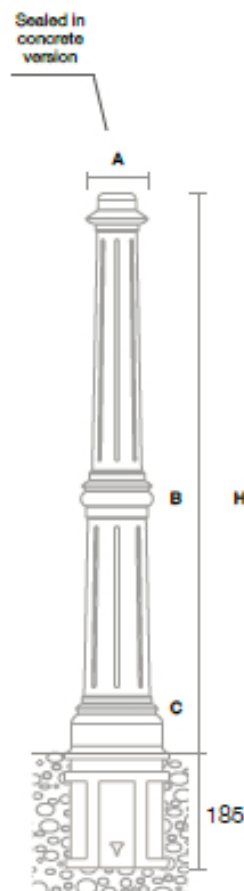

Dimensions in mm

A	B	C	H
100	115	150	900

DOC-PIL-01-02-ENG-AS ED.B REV.1

Certified company in:

Arbel Strauss