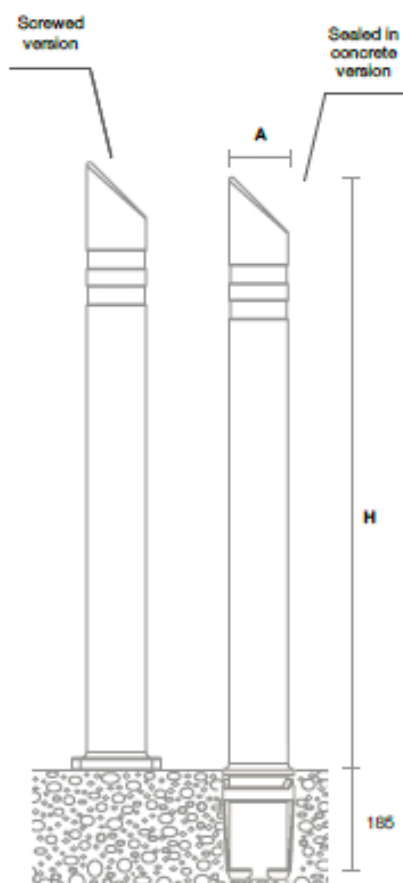

photomontage

Kuay

Colors

The whole RAL color range.

Finishes

Please enquire (metallic, matt, glossy). Possibility of customizing them with the city's coat-of-arms. Option of applying reflective or metallic tape.

Types of Fastenings

With socket (removable), attached directly to the ground or using screws with a metal or chemical plug.

Compatible with removable bollard base ø 100 mm.

Dimensions in mm

A	H
100	1000

Gray metalized steel excellence finishing example