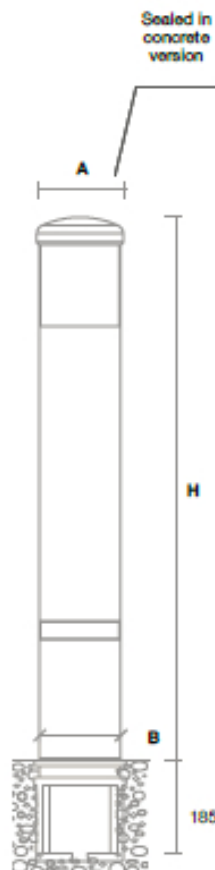

Types of Fastenings

With socket (removable), attached directly to the ground or using screws with a metal or chemical plug.

Compatible with removable bollard base \varnothing 150 mm.

Dimensions in mm

A	B	H
160	150	1000