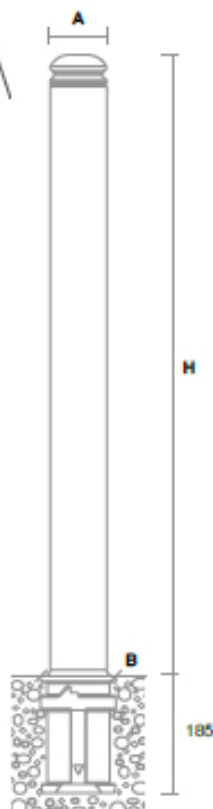

## Types of Fastenings

With socket (removable) or attached directly to the ground.

Compatible with removable bollard base ø 100 mm.

## Dimensions in mm

A	B	H
90	100	990

Sealed in concrete version

Dark grey excellence finishing  
example (RAL 7016)

DOC-PIL-01-02-ENG-AS ED.B REV.1

Certified company in:

**Arbel Strauss**