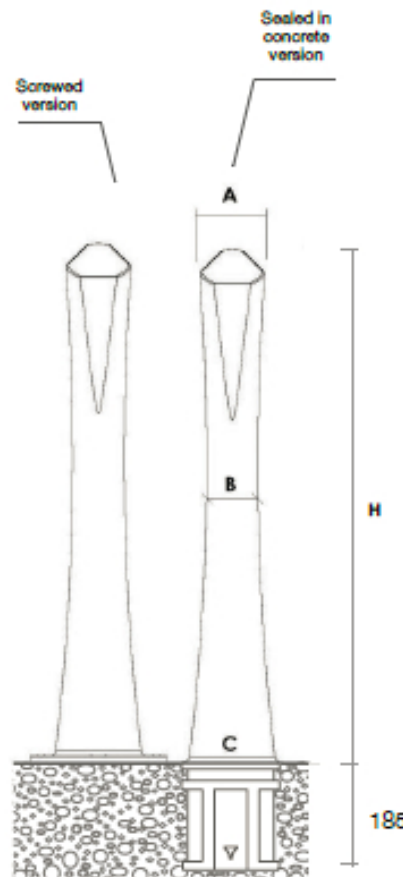

photomontage

Lookart[®] Diamond

Colors

The whole RAL color range.

Finishes

Please enquire (metallic, matt, glossy). Possibility of customizing them with the city's coat-of-arms. Option of applying reflective or metallic tape.

Types of Fastenings

With socket (removable), attached directly to the ground or using screws with a metal or chemical plug.

Compatible with removable bollard base ø 150 mm.

Dimensions in mm

A	B	C	H
110	90	160	900