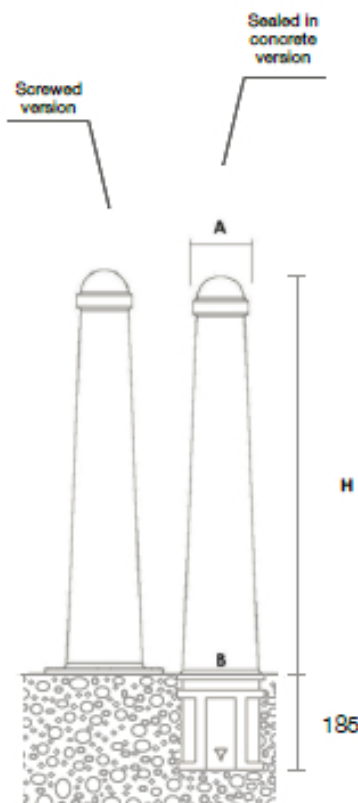

Gola

Colors

The whole RAL color range.

Finishes

Please enquire (metallic, matt, glossy). Possibility of customizing them with the city's coat-of-arms. Option of applying reflective or metallic tape.

Types of Fastenings

With socket (removable), attached directly to the ground or using screws with a metal or chemical plug.

Compatible with removable bollard base \varnothing 150 mm.

Dimensions in mm

A	B	H
110	160	800

Yellow excellence finishing example (RAL 1016)