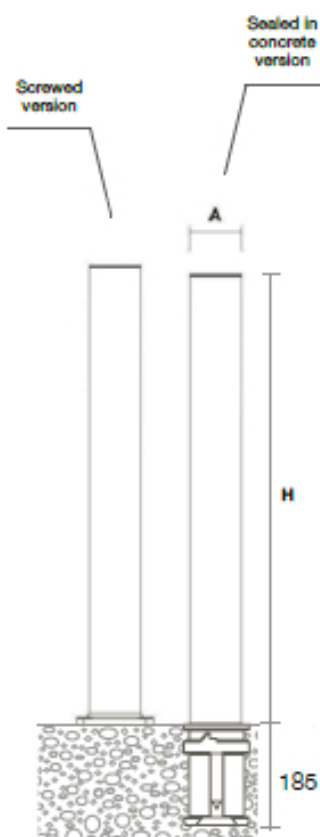

Baliza

Colors

The whole RAL color range.

Finishes

Please enquire (metallic, matt, glossy). Possibility of customizing them with the city's coat-of-arms. Option of applying reflective or metallic tape.

Types of Fastenings

With socket (removable), attached directly to the ground or using screws with a metal or chemical plug.

Compatible with removable bollard base ø 100 mm.

Dimensions in mm

| A | H |
|-----|------|
| 100 | 660 |
| 100 | 770 |
| 100 | 900 |
| 100 | 1050 |
| 100 | 1200 |